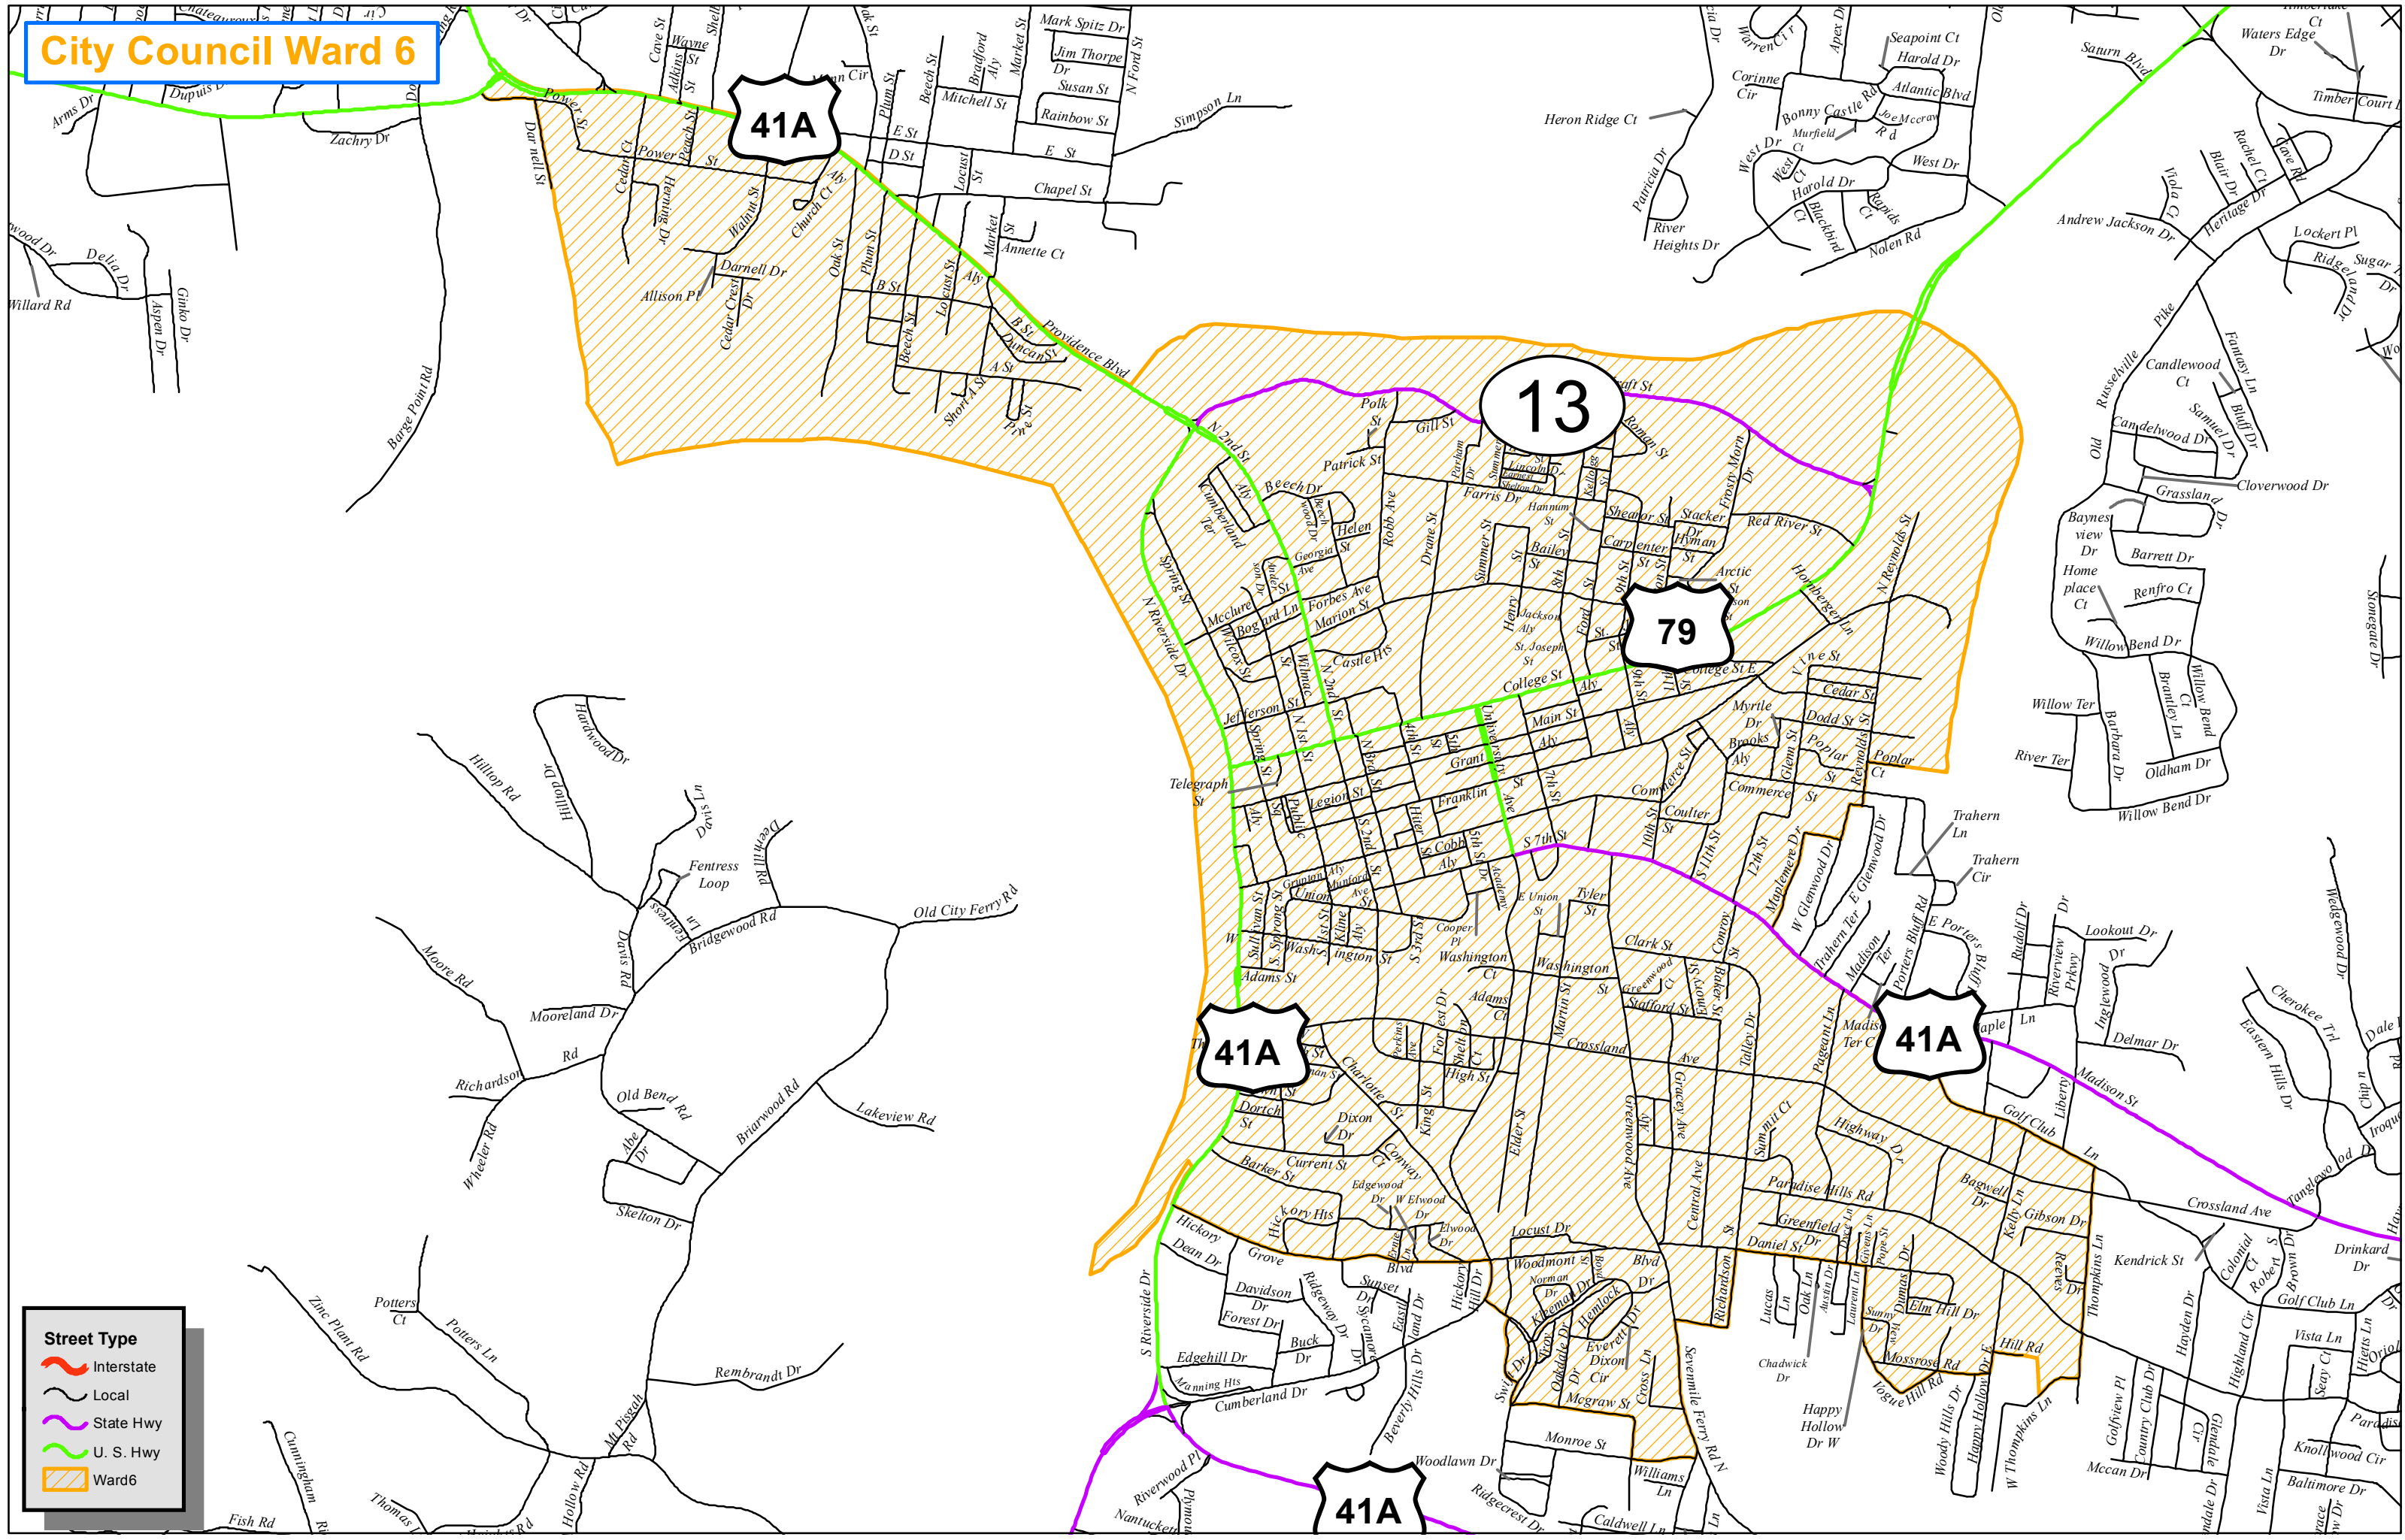

City Council Ward 6

Street Type

- Interstate
- Local
- State Hwy
- U. S. Hwy
- Ward6