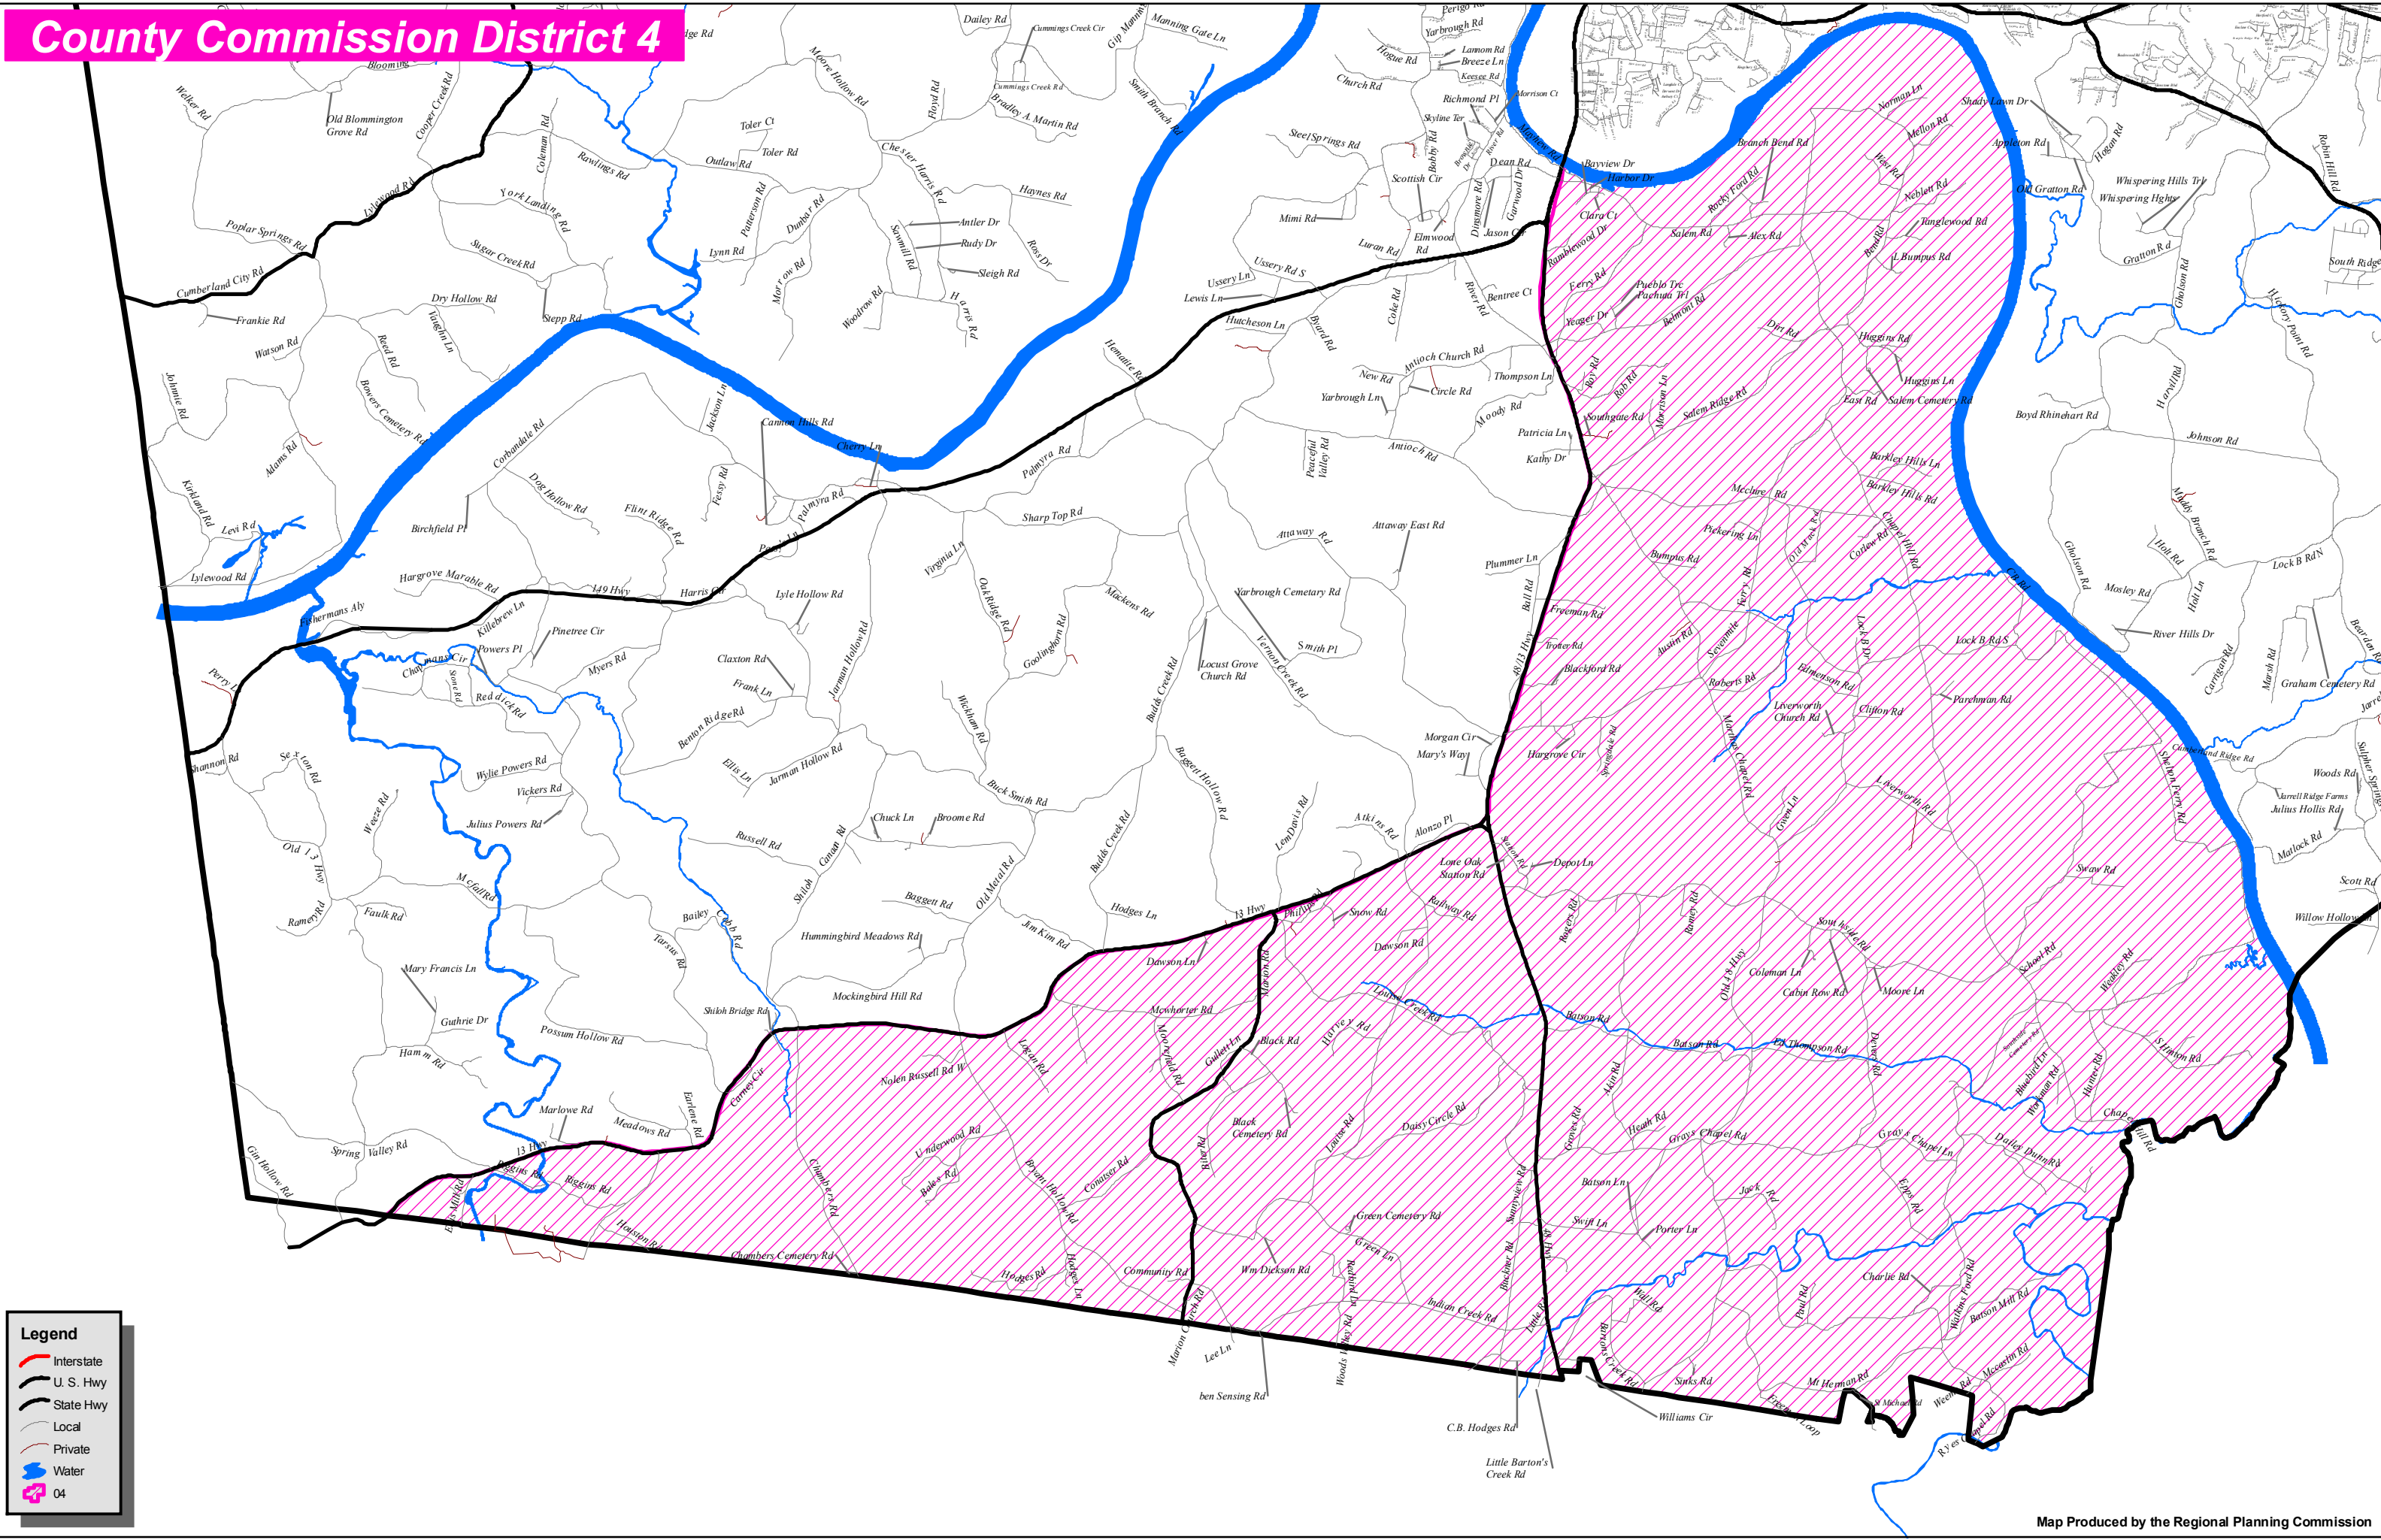

County Commission District 4

Legend

- Interstate
- U. S. Hwy
- State Hwy
- Local
- Private
- Water
- 04