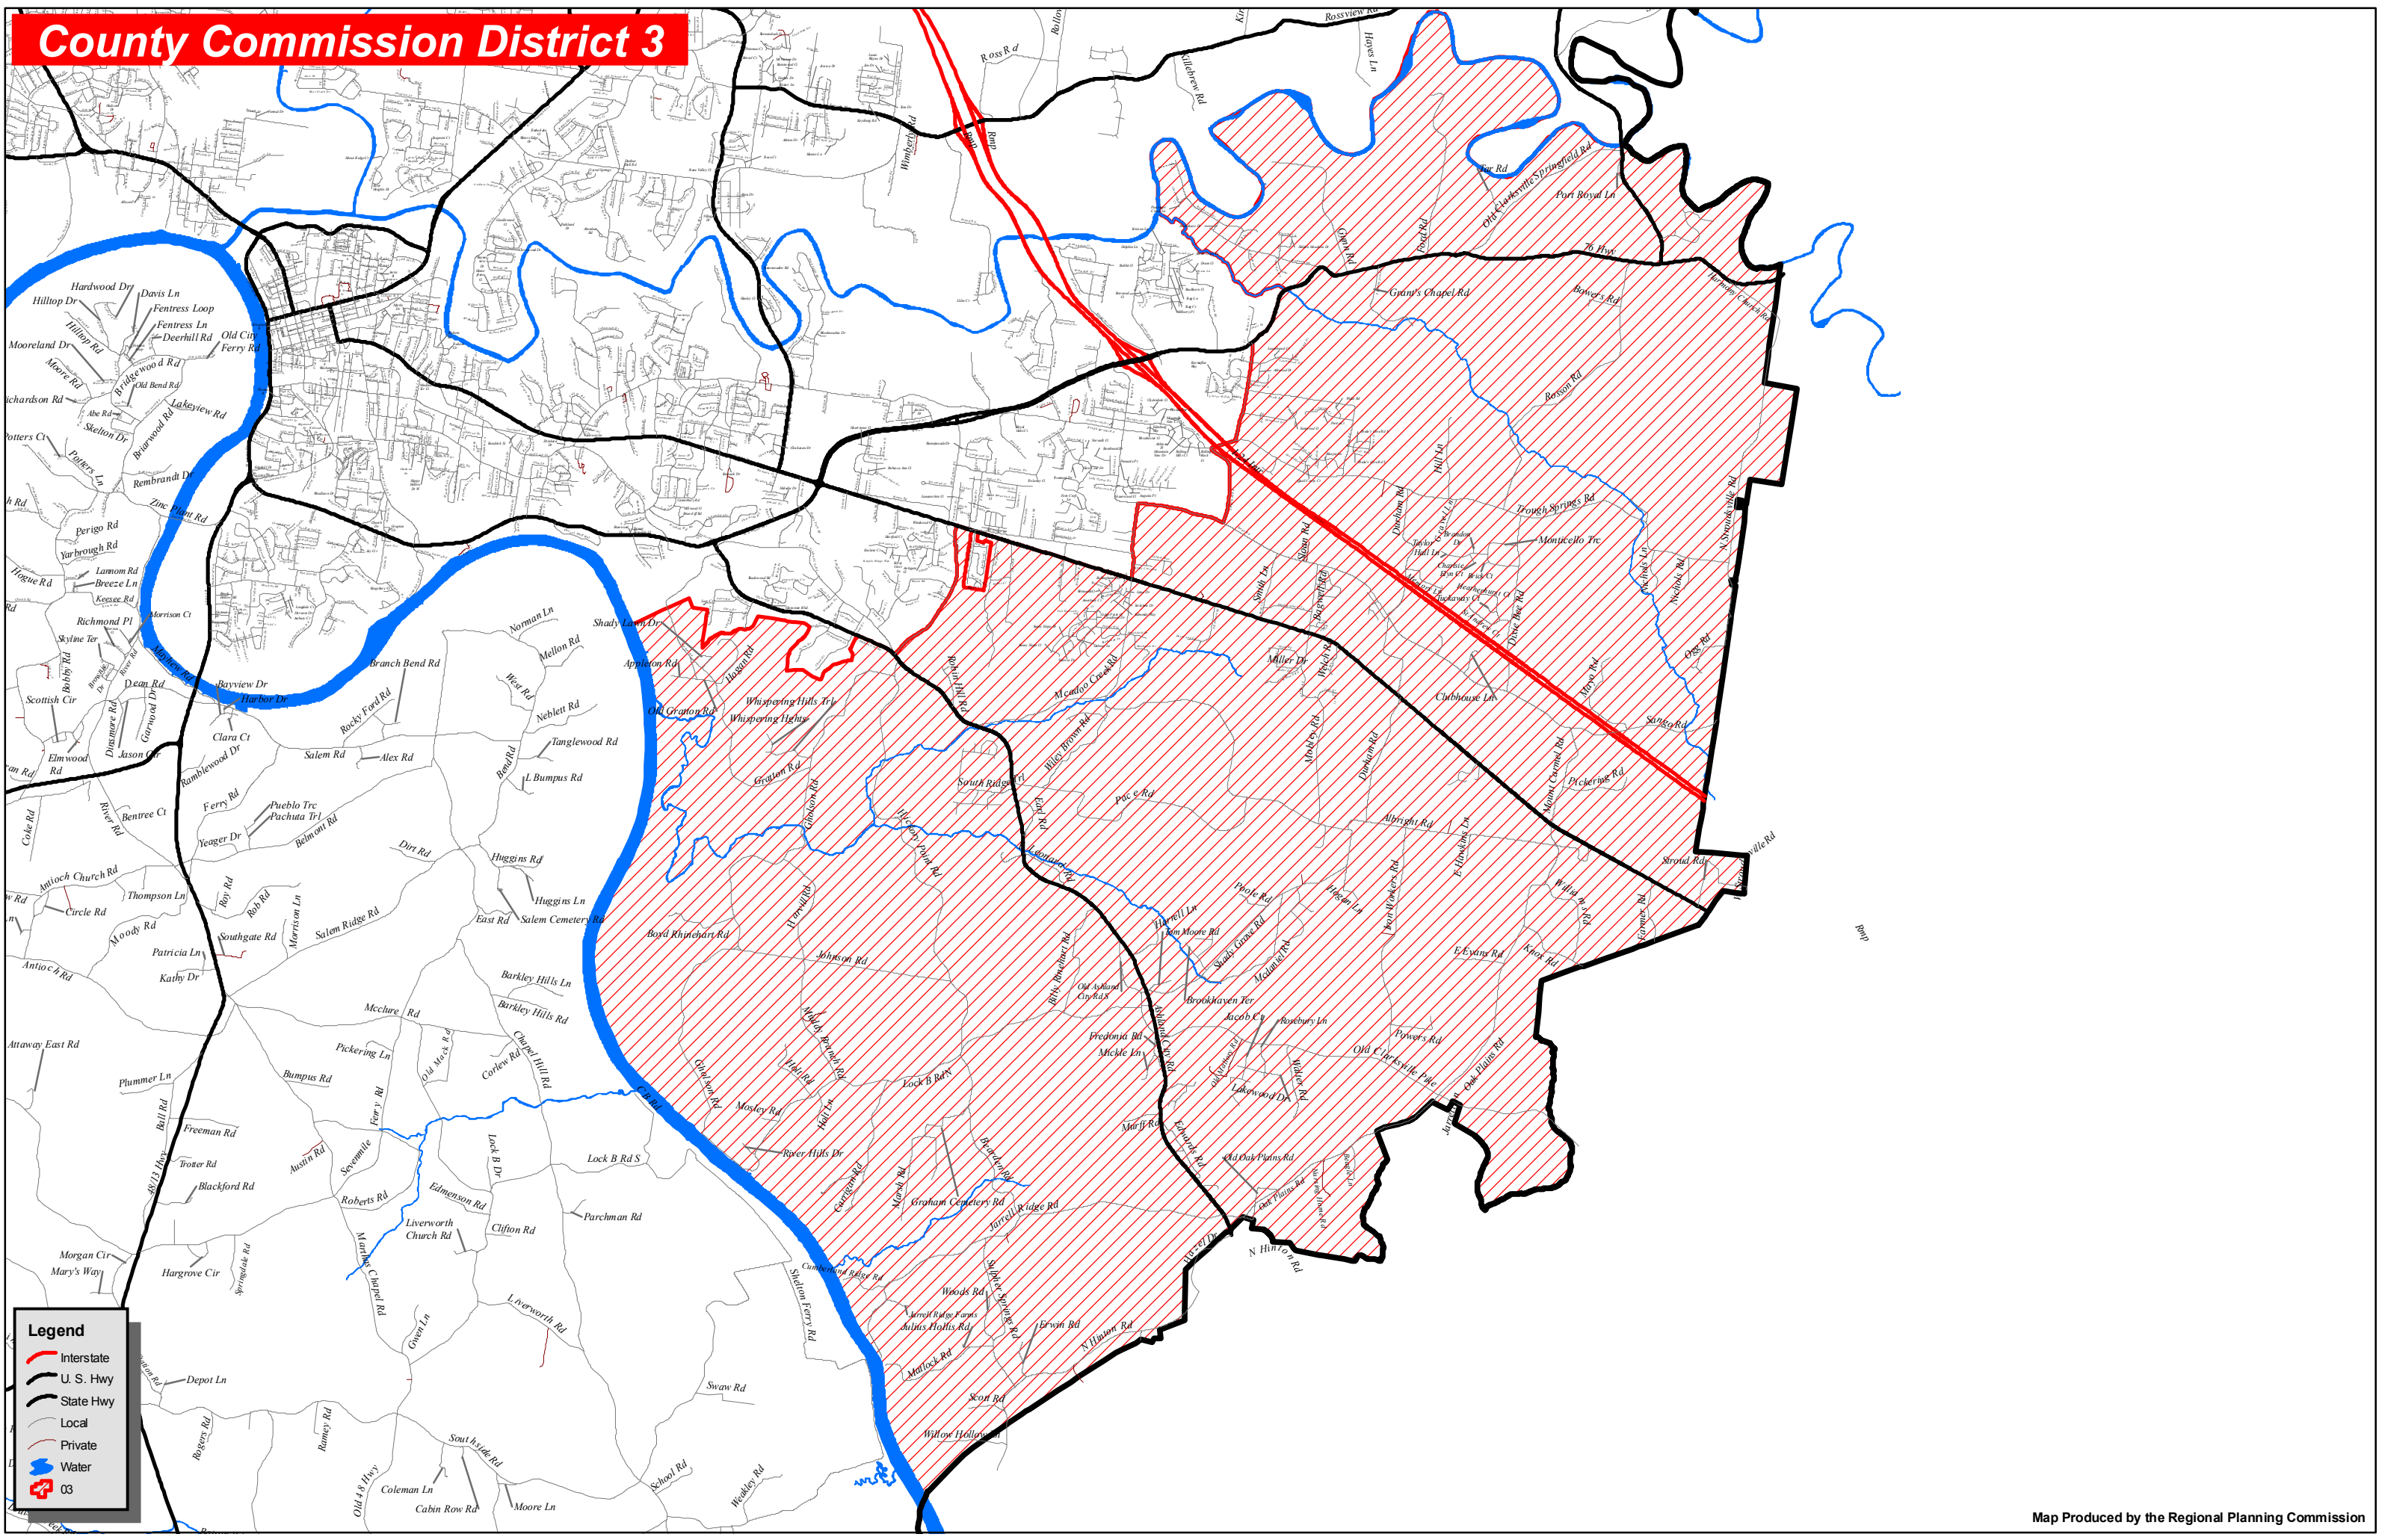

County Commission District 3

Legend

- Interstate
- U. S. Hwy
- State Hwy
- Local
- Private
- Water
- 03