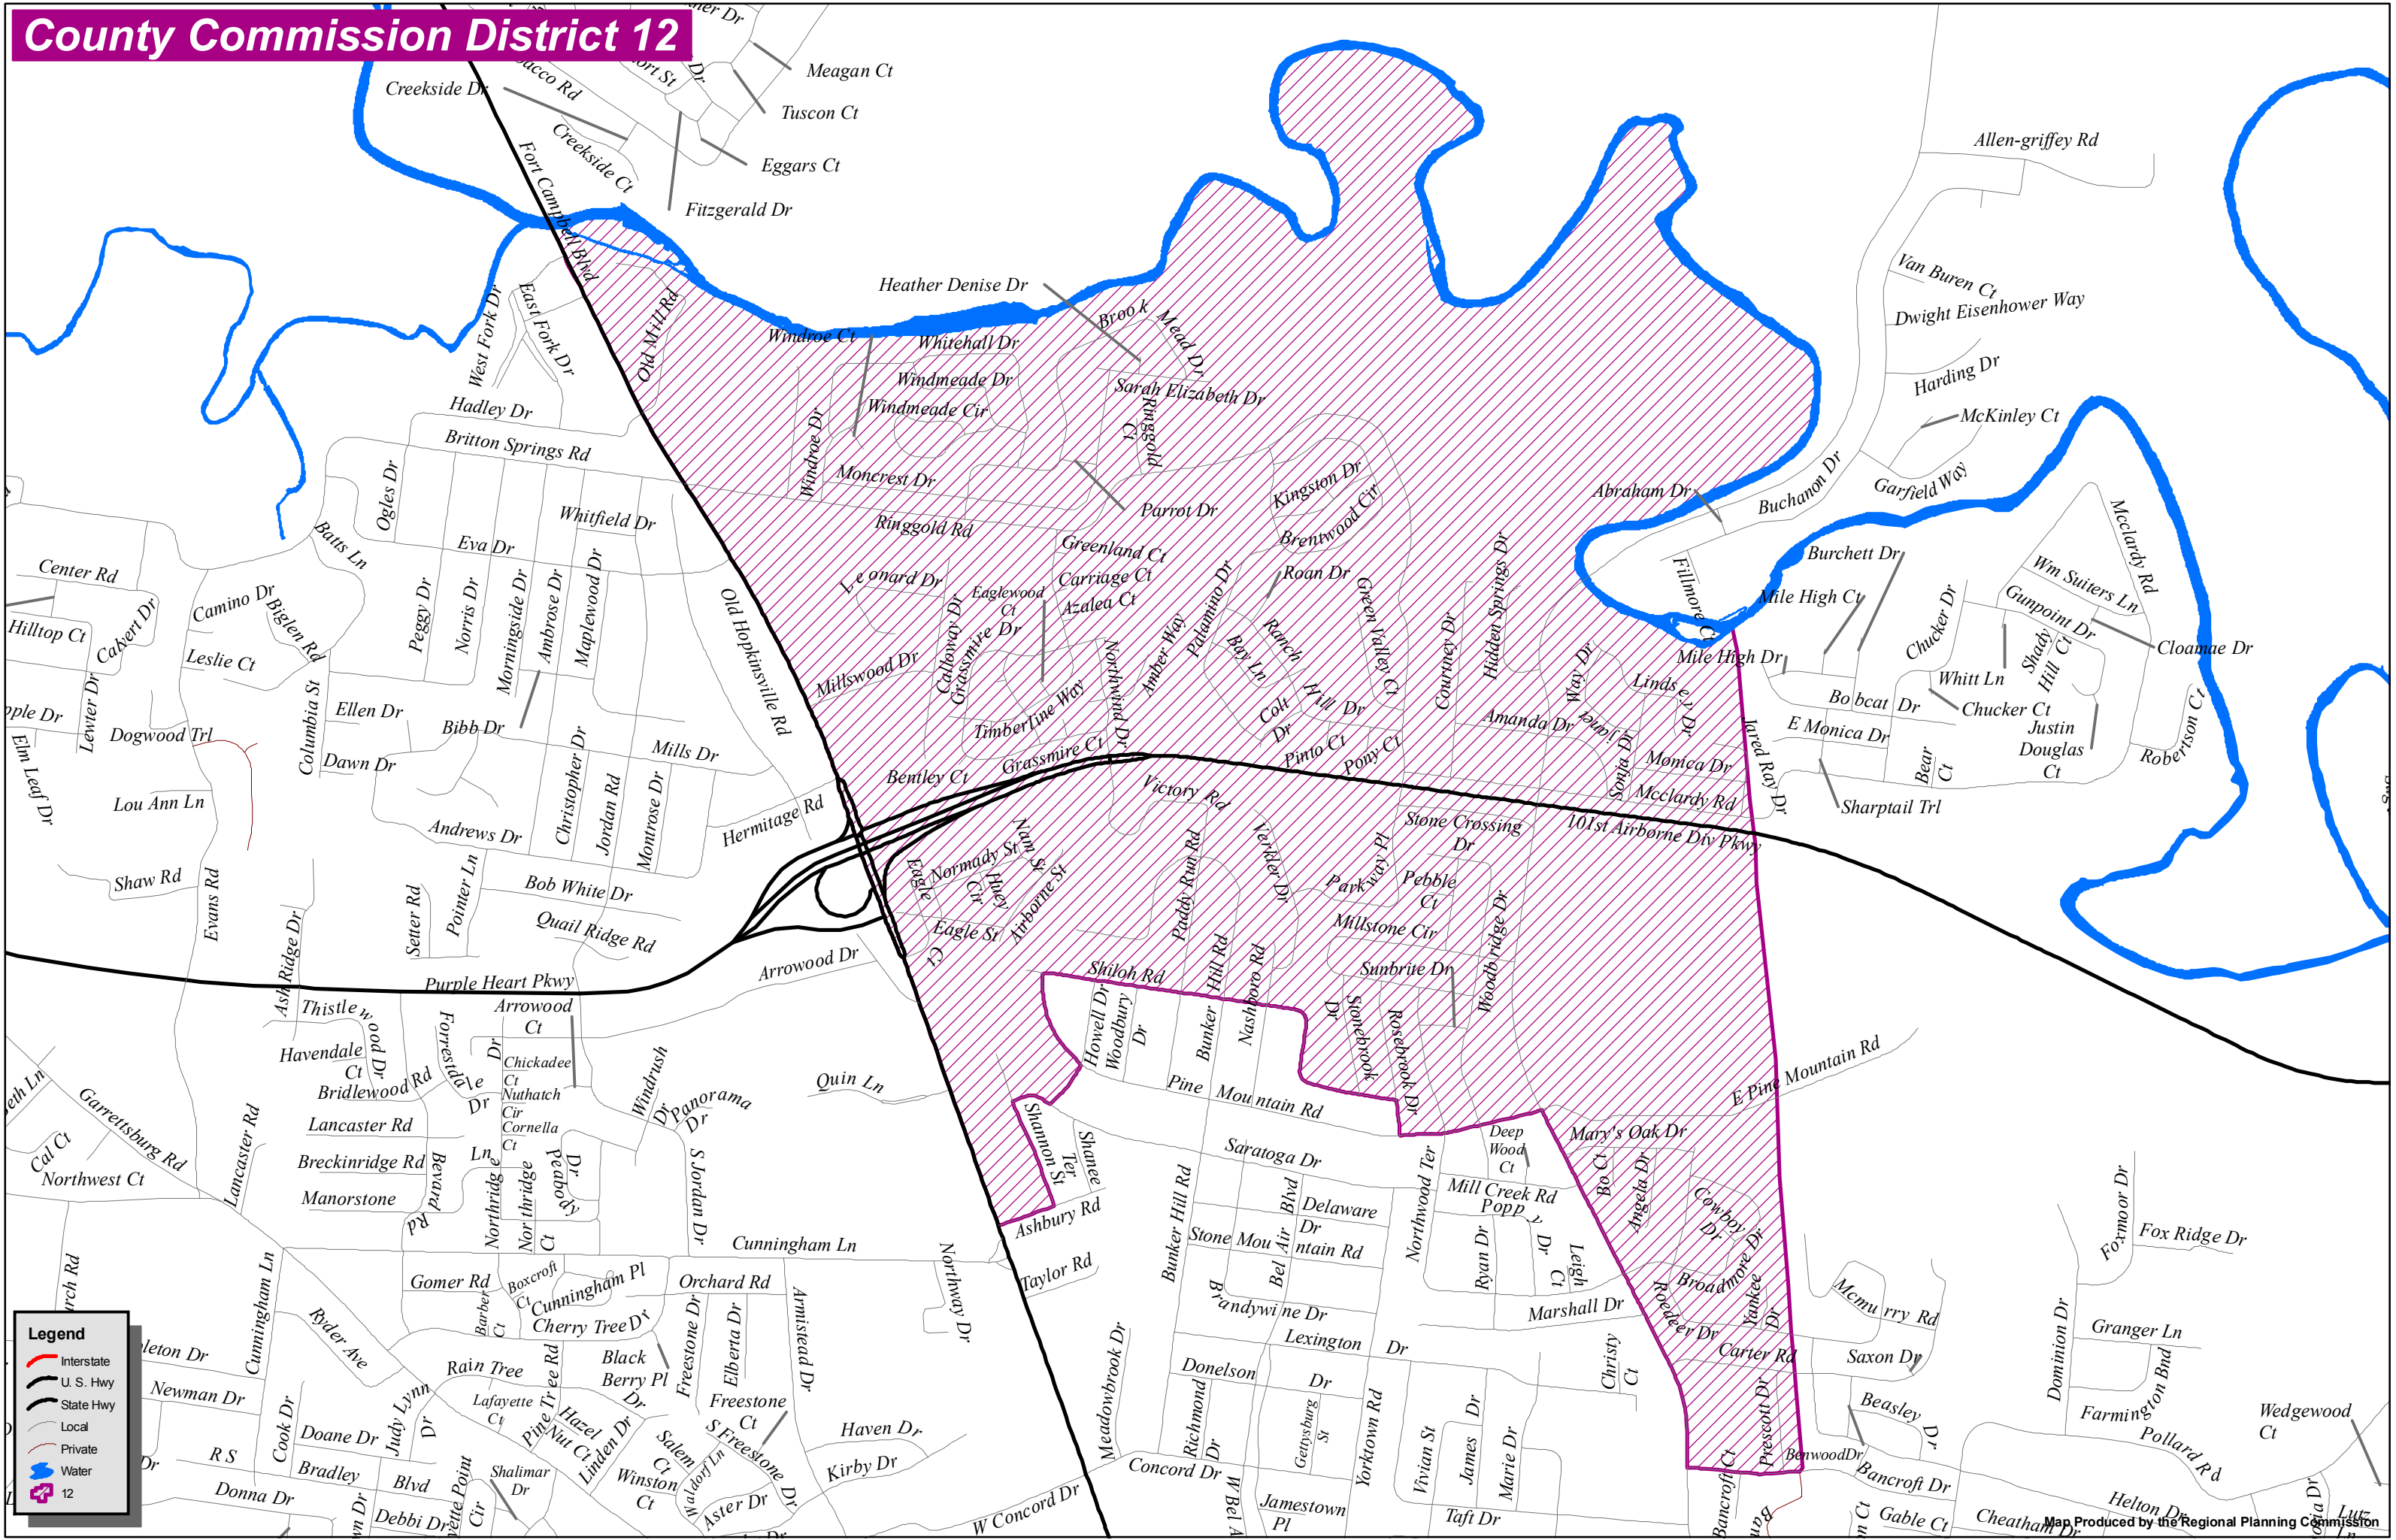

County Commission District 12

Legend

- Interstate
- U. S. Hwy
- State Hwy
- Local
- Private
- Water
- 12