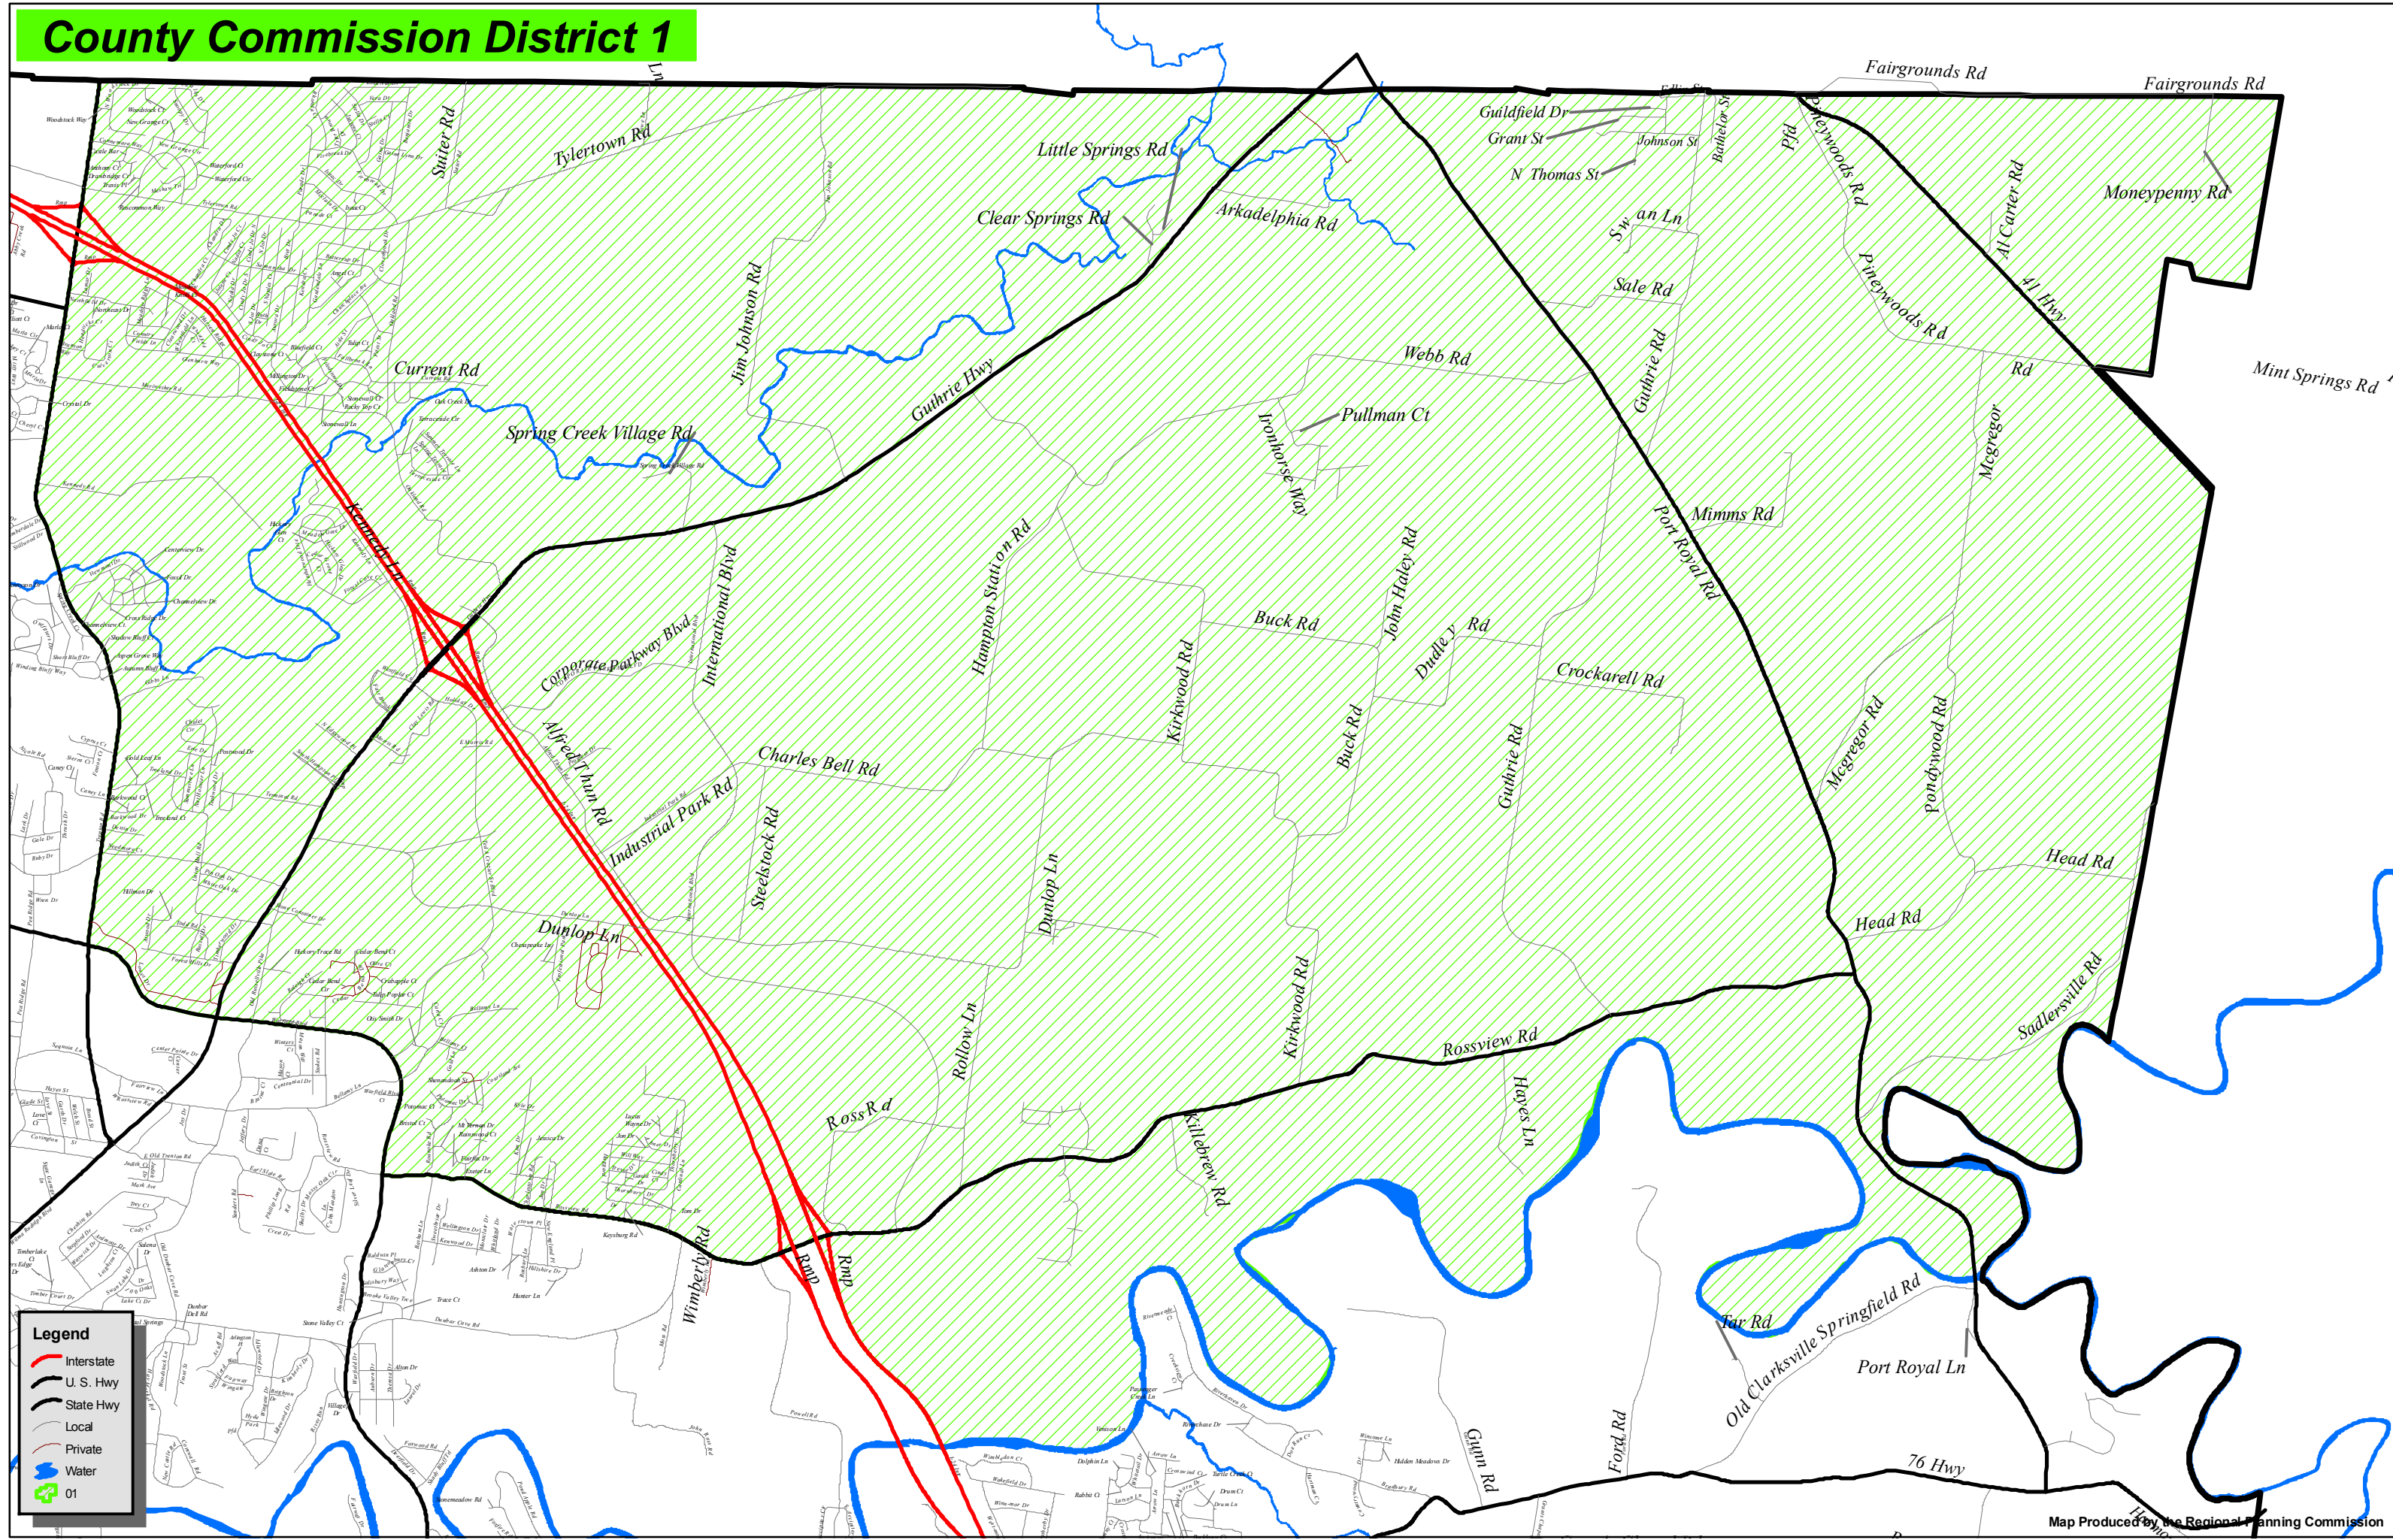

County Commission District 1

Legend

- Interstate
- U. S. Hwy
- State Hwy
- Local
- Private
- Water
- 01